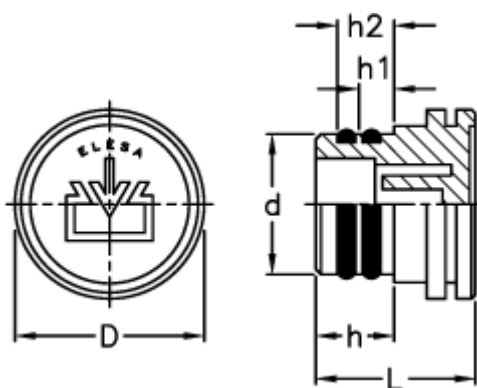

Data Sheet

Article number: 2311059861

Description: E+G Oil fill plug push-fit
TPC.20

Measures

D	= 30
d +0.2 0	= 20
h	= 14
h1	= 6.5
h2	= 10.5
L	= 29.0